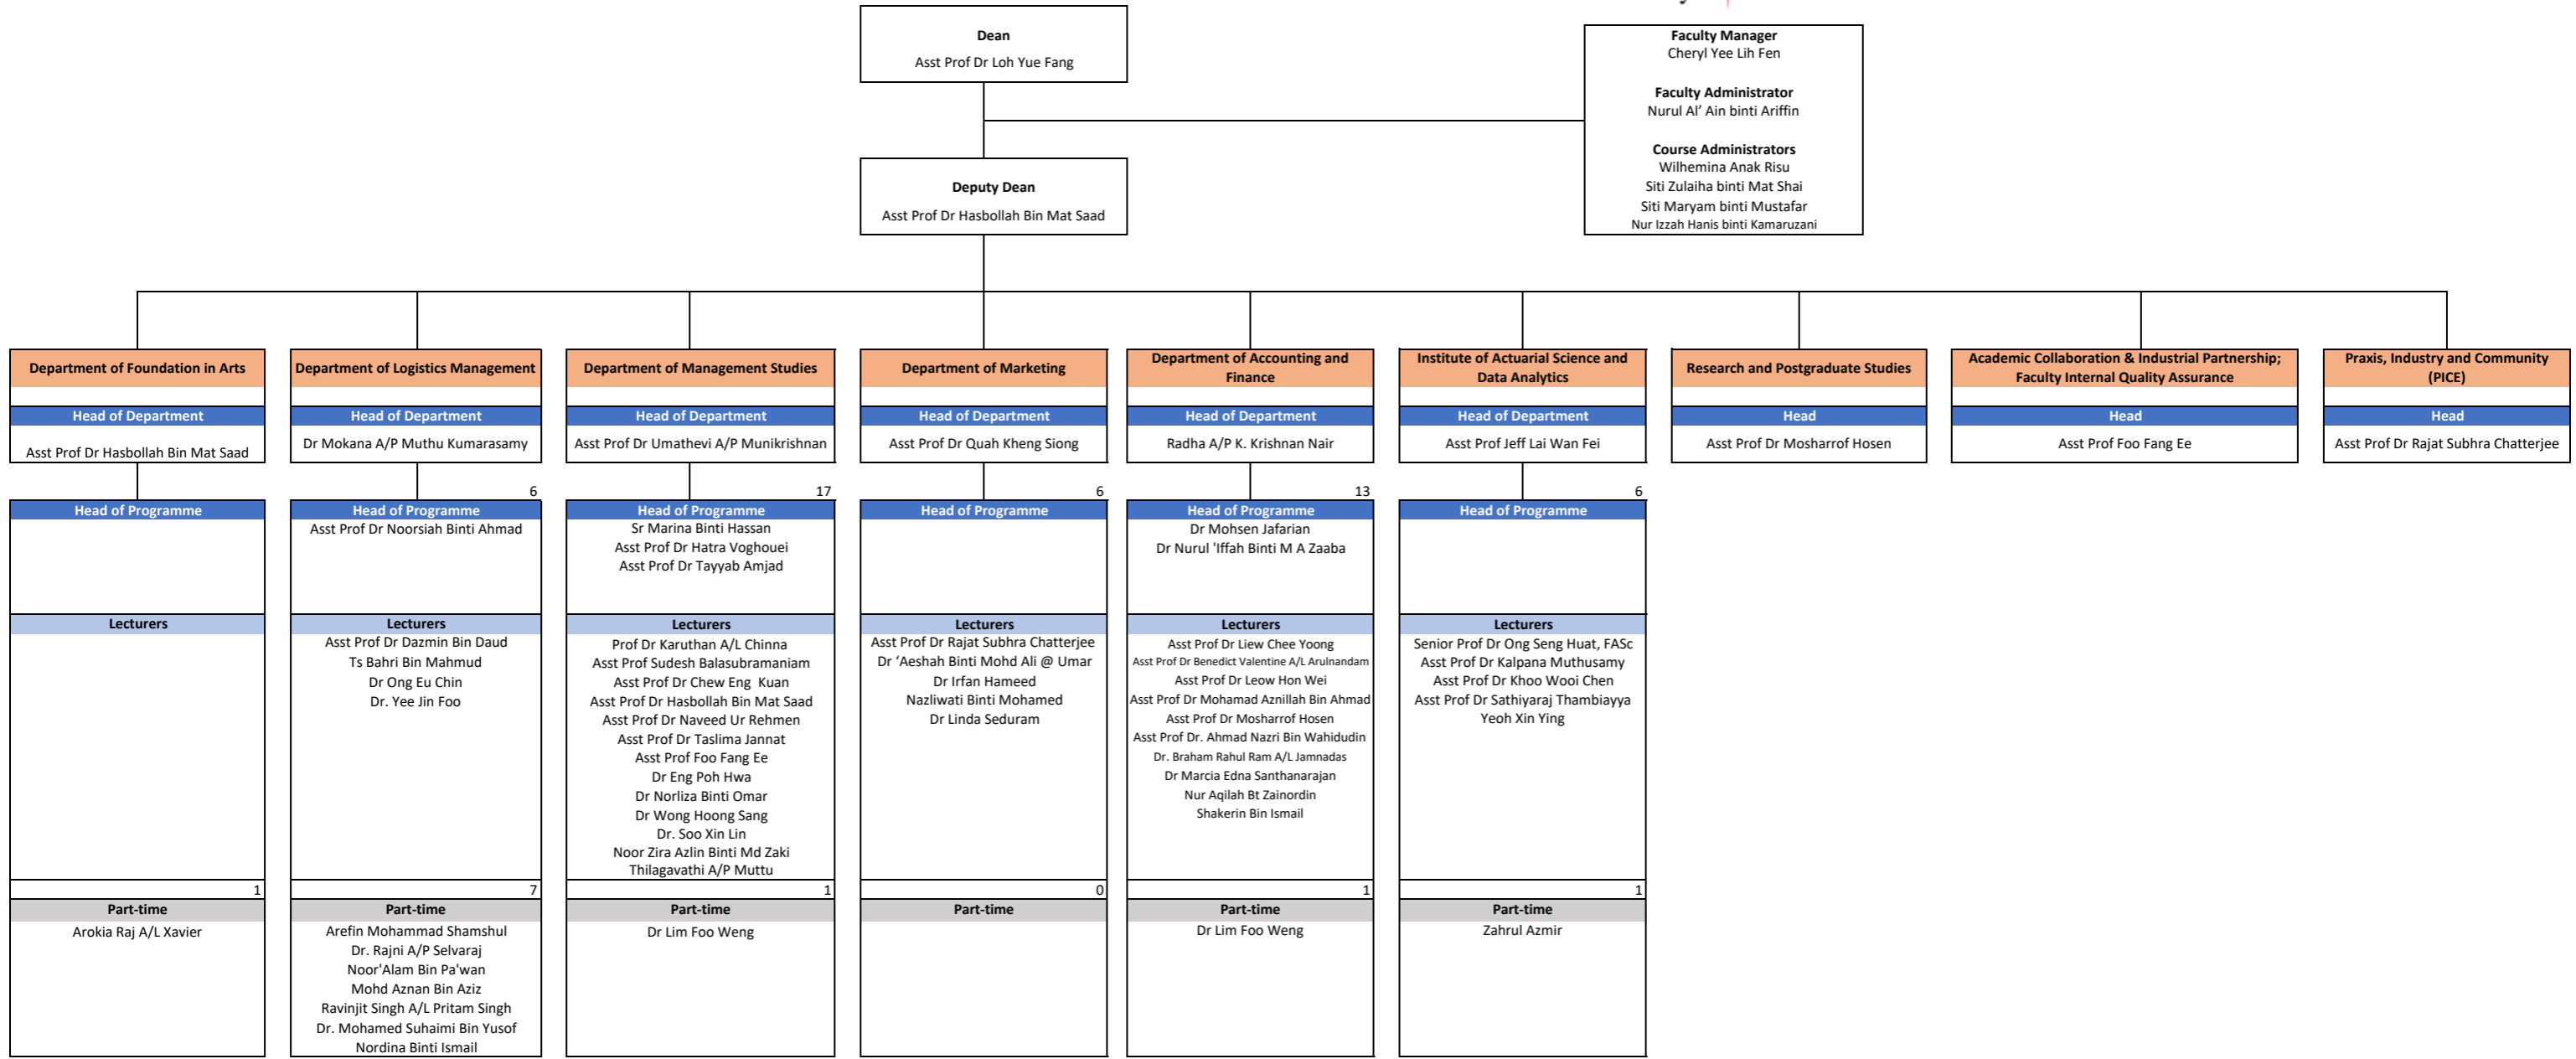

Organization Chart: Faculty of Business and Management

Summary: Total Number of Academic Staff is 61 (including teaching assistants & part-timers)

Total number of full-time staff: 49
 Total Number of Part-time staff: 10
 Total number of administrators: 6