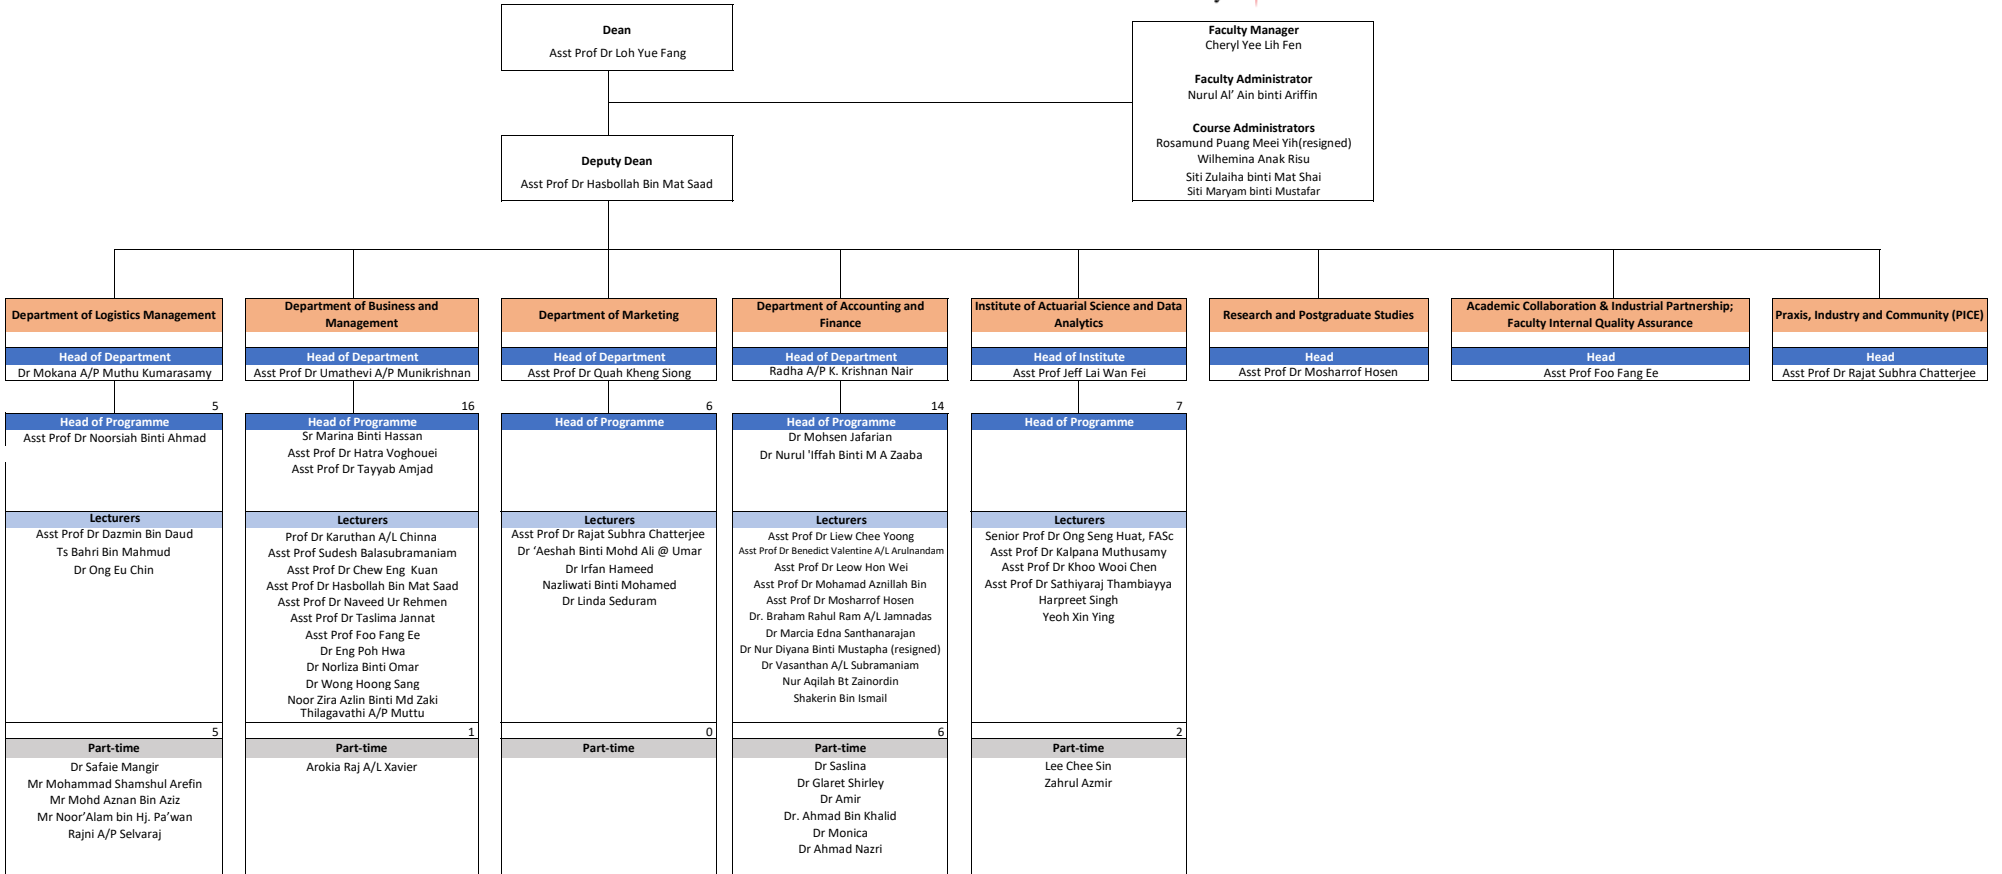

Organization Chart: Faculty of Business and Management