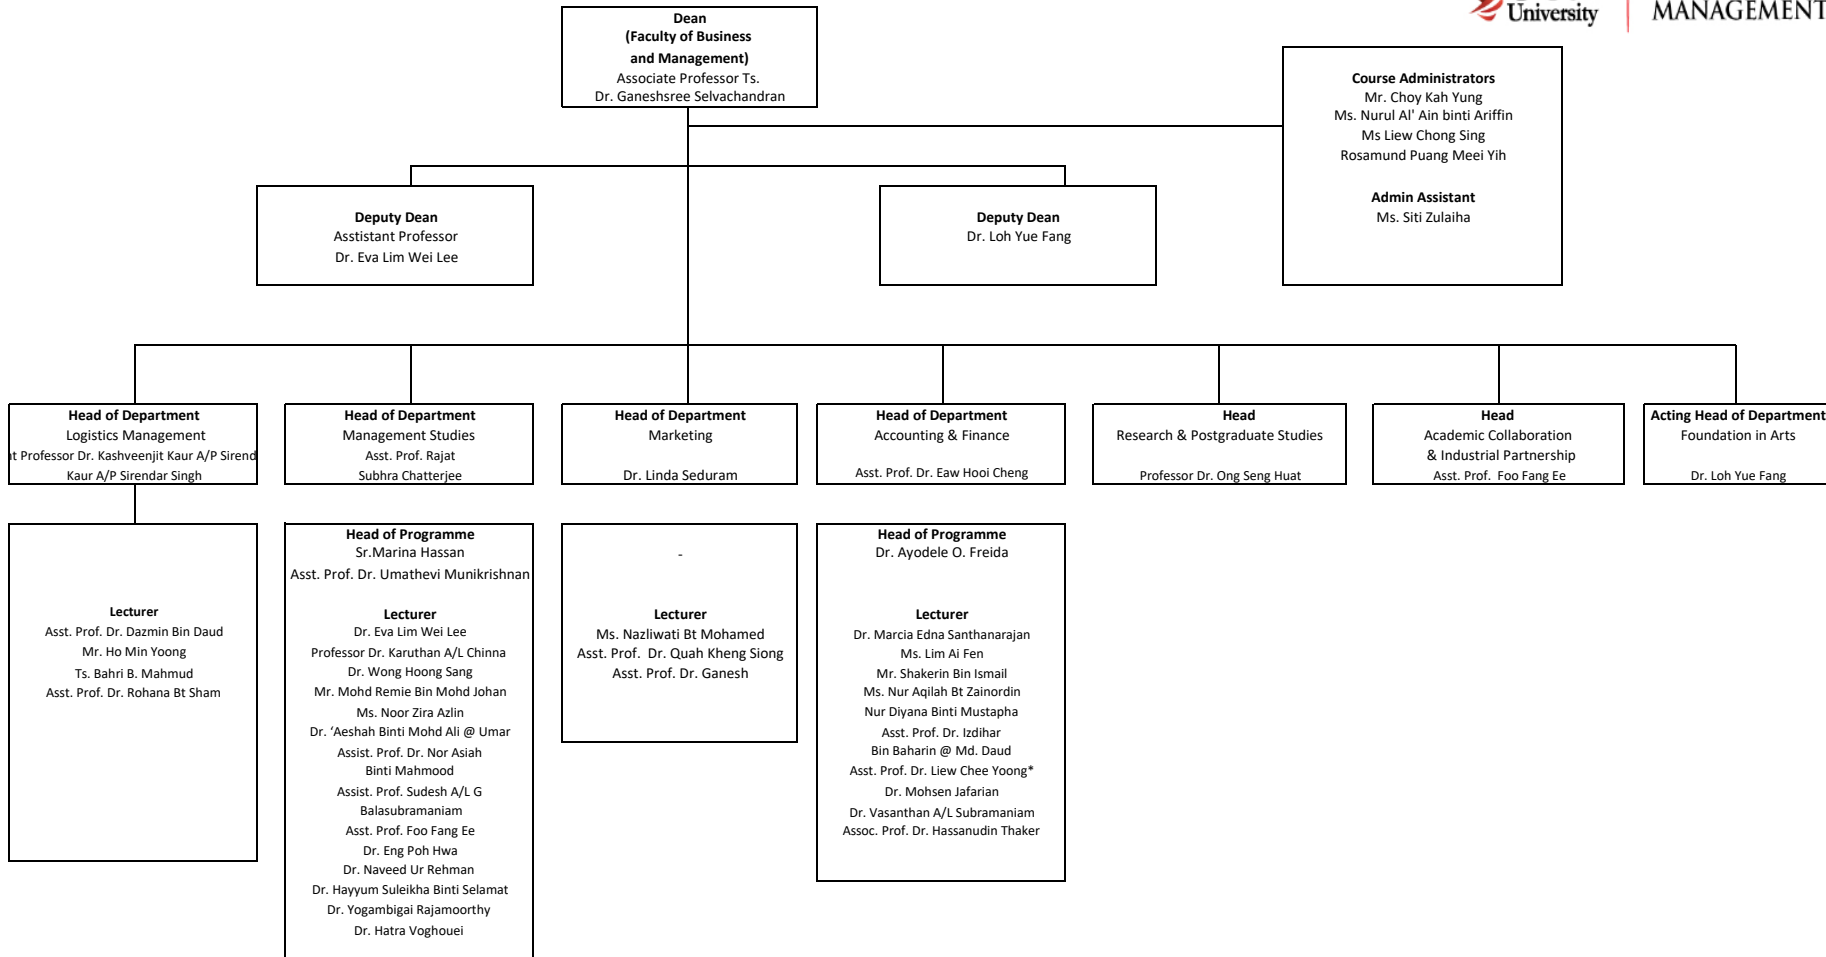

## Organization Chart: Faculty of Business and Management

FACULTY OF  
**BUSINESS &  
MANAGEMENT**

Summary: Total Number of Staff is 43 (excluding teaching asst. & part-time)

Total number of full-time staff: 43

Total number of administrators: 4